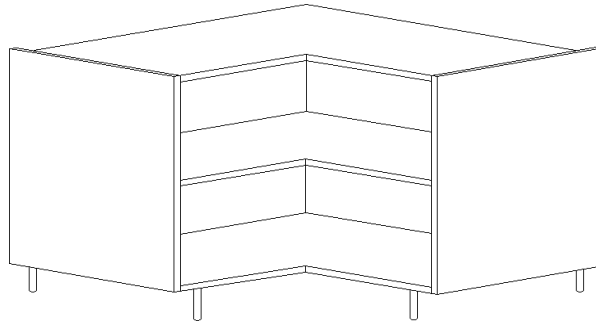

Width as Listed or your requirement priced at next size up

BEL600	£64.96 All + VAT
BEL800	£71.86
BEL900	£75.14

Code : CBD

Corner base with working drawer to suit fronts 140 + 570

ie CBD 840 = 800wide unit with 400 blank panel . Sta left or right panel when ordering

Height 720mm + 150mm legs

Depth 560mm

Width as Listed or your requirement priced at next size up

CBDD840	£95.07 All + VAT
CBDD1040	£97.23
CBDD1050	£99.38
CBDD1060	£101.69

Code : LBASE

Corner base L shape unit to suit 715 high front

Height 720mm + 150mm legs

Depth 560mm

Width as Listed or your requirement priced at next size up

CBH 9X9 £146.44 UNIT FLAT PACK ALL + VAT
Door width for bifold hinge would be 318mm wide

Code : B5D

5 Drawer base to suit 5 x 140 mm fronts